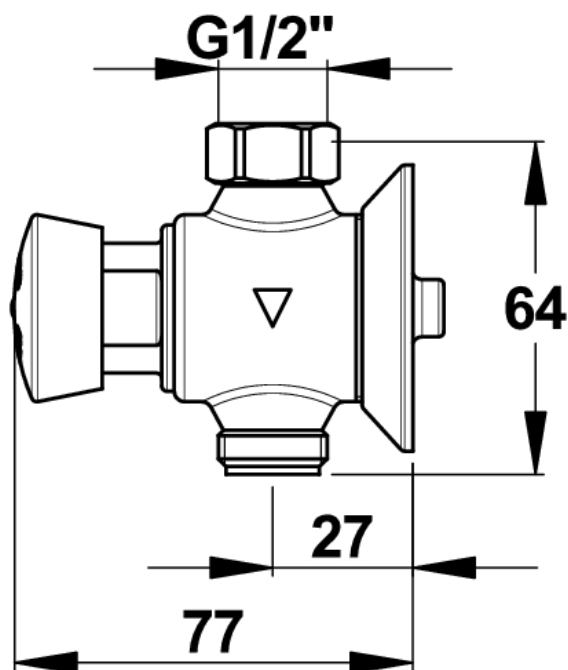

Range : Self-Closing urinal valves

Ref : 31001 - PRESTO 12 - In-line water inlet

> Working pressure :

- 1 to 5 bar

> Flow :

- 9 l/min at 1 bar - 4-position flow adjustment device
- Anti-water-hammering design

> Flow time :

- 6 seconds (± 2 sec.)

> Hydraulic supply :

- In-line water inlet
- M G 1/2" Inlet and outlet

> Delivered with :

- 1 Flat gasket
- 1 Nut
- 1 Loose wall flange
- Instruction manual

> Standards & approvals :

- Brass body in accordance with EN 1982, EN 12164, EN 12165
- Molded chrome-plated body in accordance with EN 12540
- 200-hour neutral salt spray resistant (NSS) in accordance with ISO 9227

This document is not contractual. We reserve the right to modify the characteristics of our products without notice in advance. All our brands and models are registered trade marks.